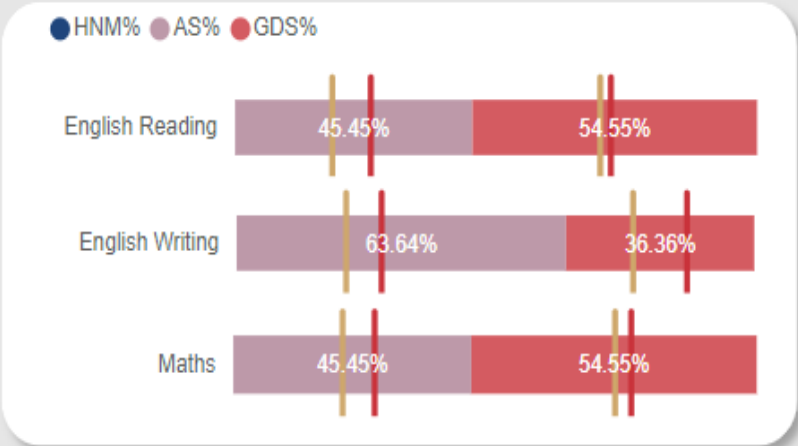

The tables below shows the percentage of pupils who achieved a greater depth level across all subjects, in addition to those achieve the expected standard:

School and subject results - AS+%			
English Reading	English Writing	Maths	RWM combined
100.0%	100.0%	100.0%	100.0%
<i>National: 74% (+26.0%)</i>	<i>National: 72% (+28.0%)</i>	<i>National: 73% (+27.0%)</i>	<i>National: 61.00% (+39.0%)</i>

Average scaled scores		
Maths	English Reading	EGPS
110.27	111.27	109.64
<i>National: 104 (+6.27)</i>	<i>National: 105 (+6.27)</i>	<i>National: 105 (+4.64)</i>

Attendance
95.53%

■ Trust average   ■ National average