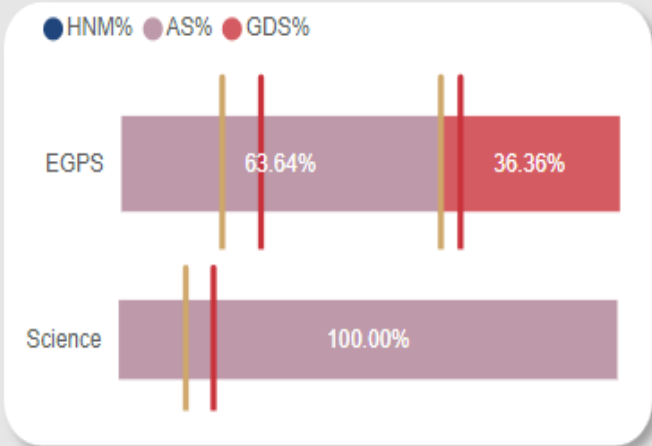

The tables below shows the percentage of pupils who achieved a greater depth level across all subjects, in addition to those achieve the expected standard:

School and subject results - AS+%			
English Reading	English Writing	Maths	RWM combined
100.0%	100.0%	100.0%	100.0%
<i>National: 74% (+26.0%)</i>	<i>National: 72% (+28.0%)</i>	<i>National: 73% (+27.0%)</i>	<i>National: 61.00% (+39.0%)</i>

Average scaled scores		
Maths	English Reading	EGPS
110.27	111.27	109.64
<i>National: 104 (+6.27)</i>	<i>National: 105 (+6.27)</i>	<i>National: 105 (+4.64)</i>

Attendance
95.53%

■ Trust average   ■ National average